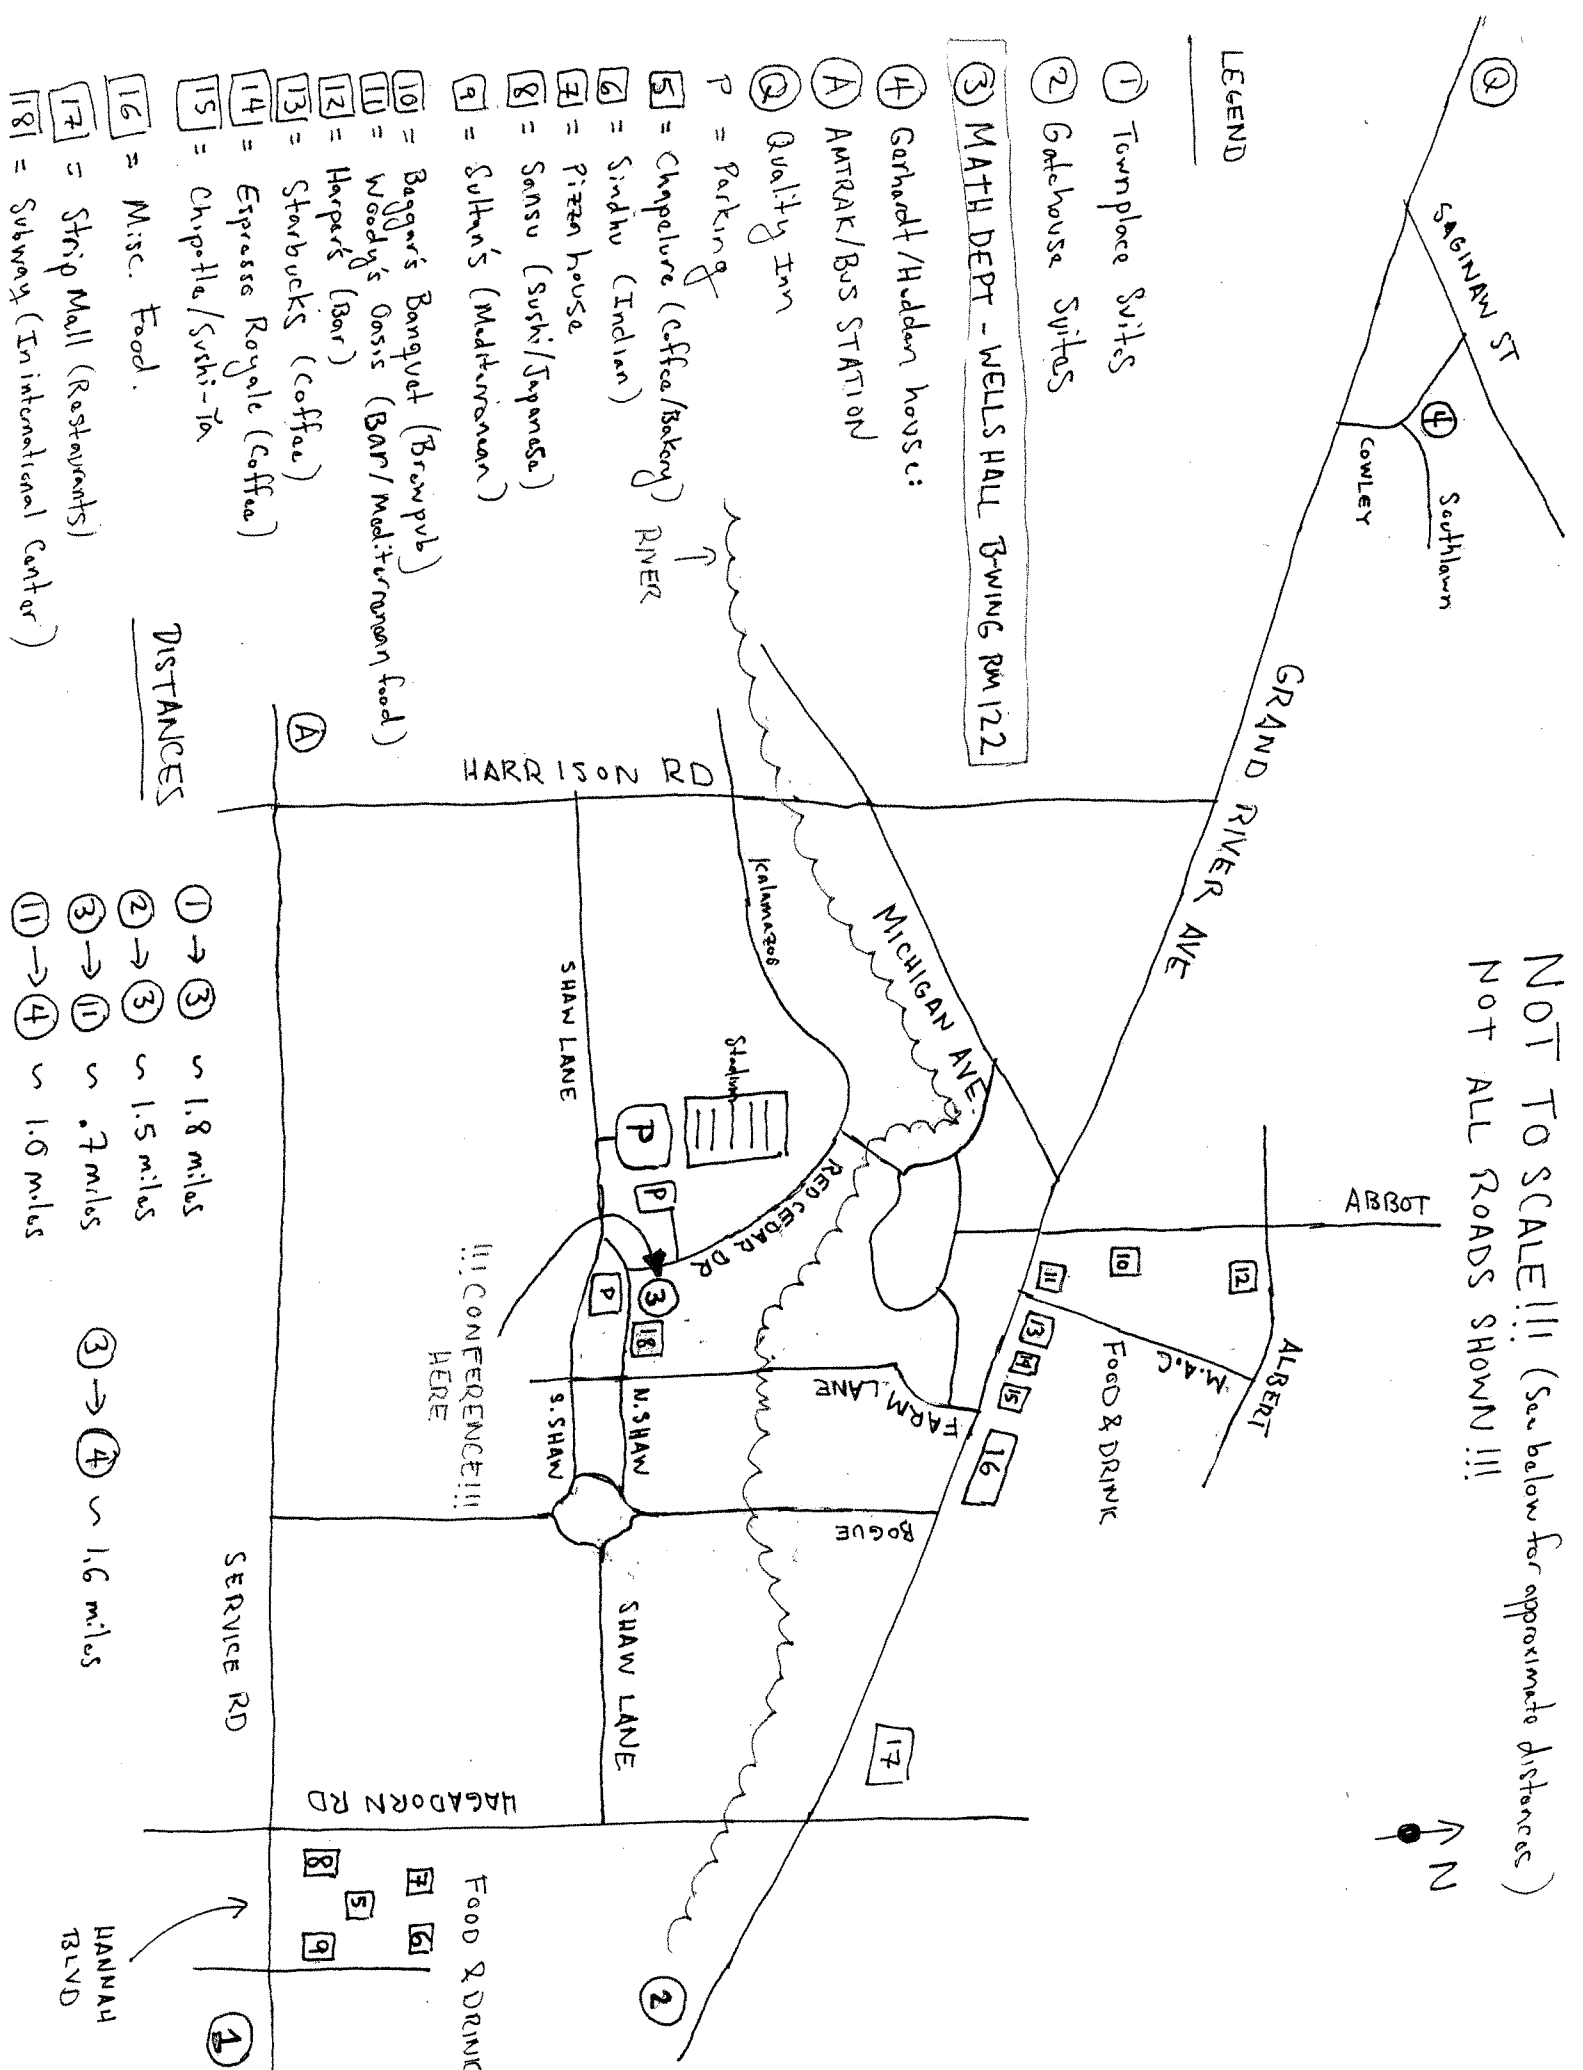

NOT TO SCALE!!! (See below for approximate distances)
 NOT ALL ROADS SHOWN!!!

LEGEND

- ① Townplace Suites
- ② Gatehouse Suites

③ MATH DEPT - WELLS HALL B-WING RM 122

④ Garhardt/Hudson house:

A AMTRAK/BUS STATION

② Quality Inn

P = Parking

⑤ = Chapelure (coffee/bakery) RIVER

⑥ = Sindhv (Indian)

⑦ = Pizzen house

⑧ = Sansu (Sushi/Japanese)

⑨ = Sulhan's (Mediterranean)

⑩ = Bagger's Banquet (Brewpub)

⑪ = Woody's Oasis (BAR/Mediterranean food)

⑫ = Harper's (Bar)

⑬ = Starbucks (coffee)

⑭ = Espresso Royale (Coffee)

⑮ = Chipotle/Sushi-Ya

⑯ = Misc. Food.

⑰ = Strip Mall (Restaurants)

⑱ = Subway (International Center)

DISTANCES

- ① → ③ ~ 1.8 miles
- ② → ③ ~ 1.5 miles
- ③ → ⑪ ~ .7 miles
- ⑪ → ④ ~ 1.0 miles
- ③ → ④ ~ 1.6 miles

FOOD & DRINK

③ ④

⑤ ⑥

⑦ ⑧

⑨

⑱